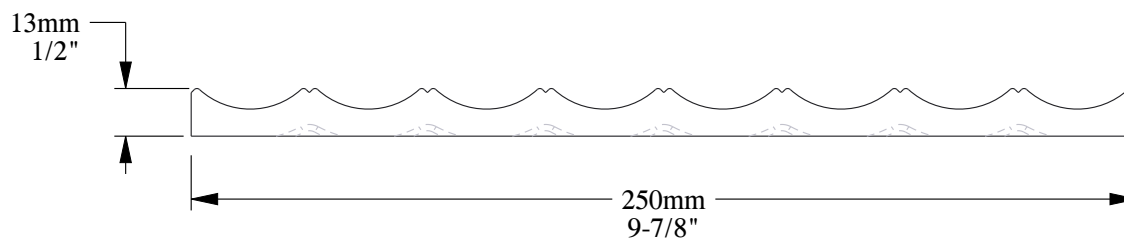

SCALE 1:2

SCALE 1:2

Installation area: 0,5m²

ORAC[®]
DECOR

Biekorfstraat 32
8400 Oostende - Belgium
Tel +32 (0)59 80 32 52
www.oracdecor.com
info@oracdecor.com

Part name: W109

Designed by: ORAC

Designed on: 04-Jan-2019

Unless otherwise specified: all dimensions are in millimeters and inches, scale 1:1, length 2 meters

All information in this document is Orac's exclusive property. It may in no case be reproduced, even partly, be communicated to a third party or used for any possible purpose without ORAC's express written permission. Further legal information can be found at <https://www.oracdecor.com/en/general-sales-conditions>